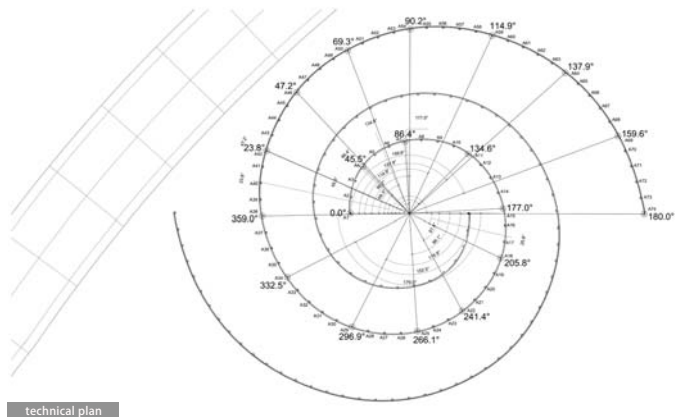

Confluence, noun
 con·flu·ence | \ ˈkän- flü-ən(t)s

1. the junction of two rivers, especially rivers of approximately equal width; an act or process of merging
2. a coming or flowing together, meeting, or gathering at one point

technical plan

design rendering - aerial view

design rendering - centre view

design rendering - entry view

THE CONFLUENCE INSTALLATION

IVEY PARK, FORKS OF THE THAMES | JULY 13, 2019